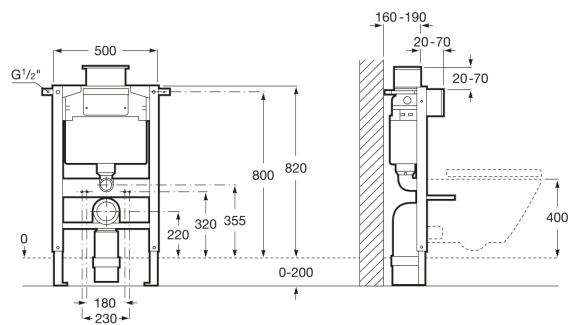

IN-WALL

**Duplo WC L with AG valve (under window)
820mm high concealed cistern and frame for
wall-hung WCs**

PRICE (VAT INCLUDED)

£368.18

TECHNICAL DRAWINGS

FEATURES

- Dynamic pressure range: 0,1 - 10 Bar
- Elbow connection: DN100 (110 mm), DN90 (90 mm)
- Flushing volume preset: Dual flush 3/6 litres
- Minimum fixation depth (mm): 180
- Operating panel position: Frontal, Top
- Suitable for: Wall-hung WC
- Tank depth (mm): 130
- Water inlet position: Lateral

Adjustable flushing volume
Adjustable flushing volume: Dual flush
4.5/3 litres

Adjustable flushing volume
Adjustable flushing volume: Dual flush
6/3 litres

BOUGHT TOGETHER FREQUENTLY

PL4 DUAL - Dual flush operating plate for concealed cistern

89009800.

PL3 PRO DUAL - Vandal-proof stainless steel dual flush operating plate for concealed cistern

890097004

PL1 DUAL - Dual flush operating plate for concealed cistern

89009500.

PL10 DUAL - Dual flush operating plate for concealed cistern with matt finishes

89008920.

PL10 DUAL - Dual flush operating plate for concealed cistern

89008900.

PL7 DUAL - Dual flush operating plate for concealed cistern

89008830.

PL7 DUAL - Dual flush operating plate for concealed cistern